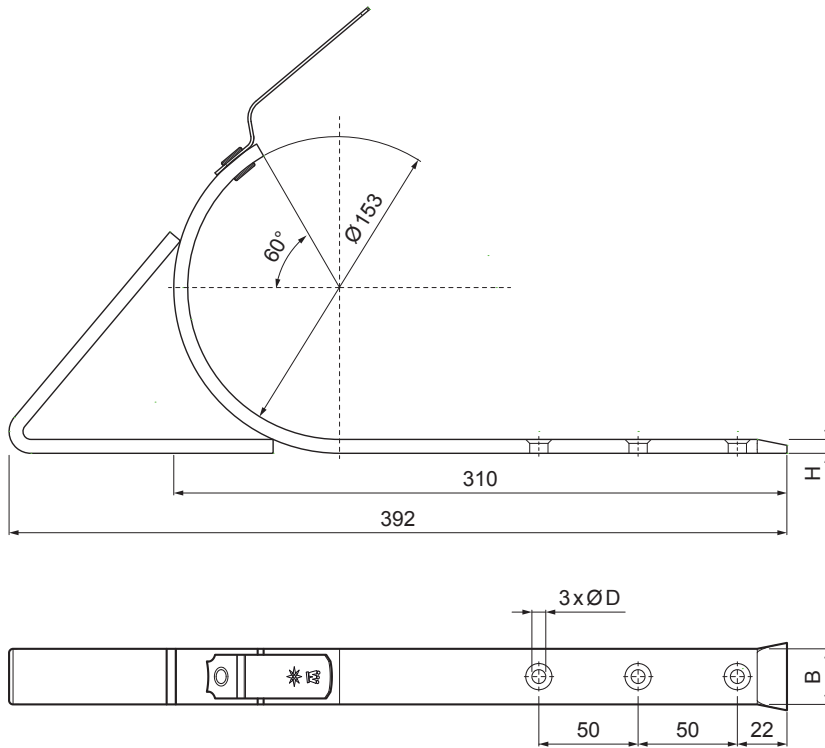

TECHNICAL SHEET

ON-ROOF GUTTER HOOK WITH SUPPORT

W-WHSG

ZH Aluminium pre-painted – Brown grey – RAL 7013

INDEX	CHANGE	DATE	SIGNATURE	KJG QUALITY®	Scan code for 3D model	
MATERIAL BRAND			W.C.	WEIGHT kg	SCALE	
SIZE, SEMI-FINISHED PRODUCTS				STN STANDARD	SORTING NUMBER	
AUXILIARY EQUIPMENT				NOTE	POSITION NUMBER	
ELABORATED BY Ing. Kluska M.				OLD DRAWING	DRAWING NUMBER	
TESTED BY						
TECHNOLOGIST			TECHNOLOGIST			
NAME			On-roof gutter hook with support		Number of sheets	W-WHSG Sheet

Created: 04.06.2026 17:41:09

Technical changes reserved

Dimensions [mm]		
Nominal size	B x H	Ø D
4	28 x 7	7