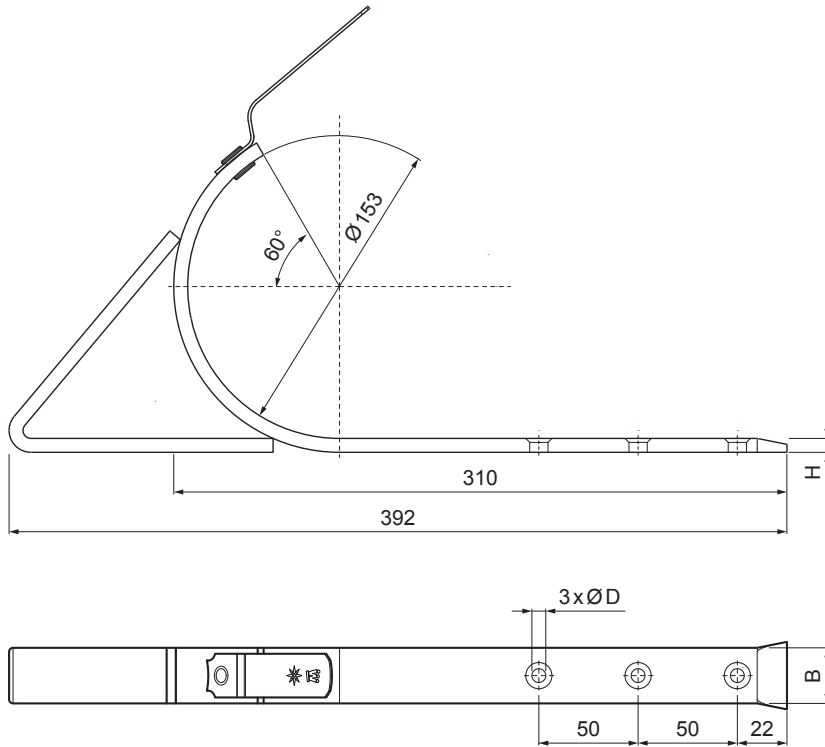

TECHNICAL SHEET

# W-WHSG

**BH** Aluminium pre-painted – White aluminum – RAL 9006

INDEX	CHANGE	DATE	SIGNATURE	<b>KJG</b> QUALITY®	Scan code for 3D model	
MATERIAL BRAND			W.C.	WEIGHT kg	SCALE	
SIZE, SEMI-FINISHED PRODUCTS						
AUXILIARY EQUIPMENT				STN STANDARD	SORTING NUMBER	
ELABORATED BY Ing. Kluska M.				NOTE	POSITION NUMBER	
TESTED BY						
TECHNOLOGIST		TECHNOLOGIST		OLD DRAWING	DRAWING NUMBER	
NAME			On-roof gutter hook with support		Number of sheets	W-WHSG Sheet

Created: 05.06.2026 11:47:47

Technical changes reserved

Dimensions [mm]		
Nominal size	B x H	Ø D
4	28 x 7	7