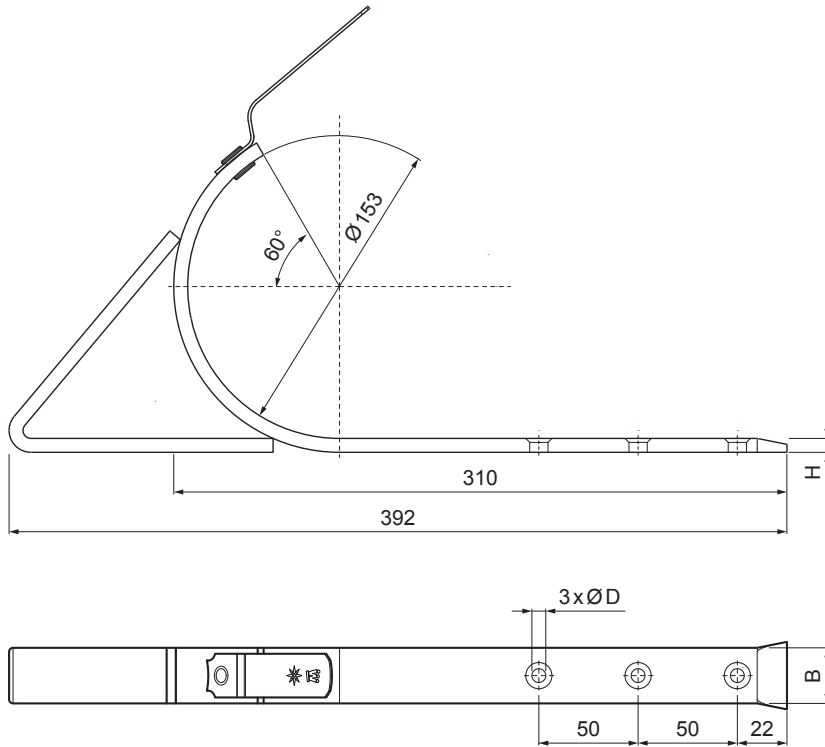

TECHNICAL SHEET

# W-WHSG

**MH** Aluminium pre-painted – Copper brown – RAL 8004

INDEX	CHANGE	DATE	SIGNATURE	<b>KJG</b> QUALITY®	Scan code for 3D model	
MATERIAL BRAND			W.C.	WEIGHT kg	SCALE	
SIZE, SEMI-FINISHED PRODUCTS				STN STANDARD	SORTING NUMBER	
AUXILIARY EQUIPMENT				NOTE	POSITION NUMBER	
ELABORATED BY Ing. Kluska M.						
TESTED BY						
TECHNOLOGIST		TECHNOLOGIST		OLD DRAWING	DRAWING NUMBER	
NAME			On-roof gutter hook with support		Number of sheets	W-WHSG Sheet

Created: 06.06.2026 16:05:06

Technical changes reserved

Dimensions [mm]		
Nominal size	B x H	Ø D
4	28 x 7	7