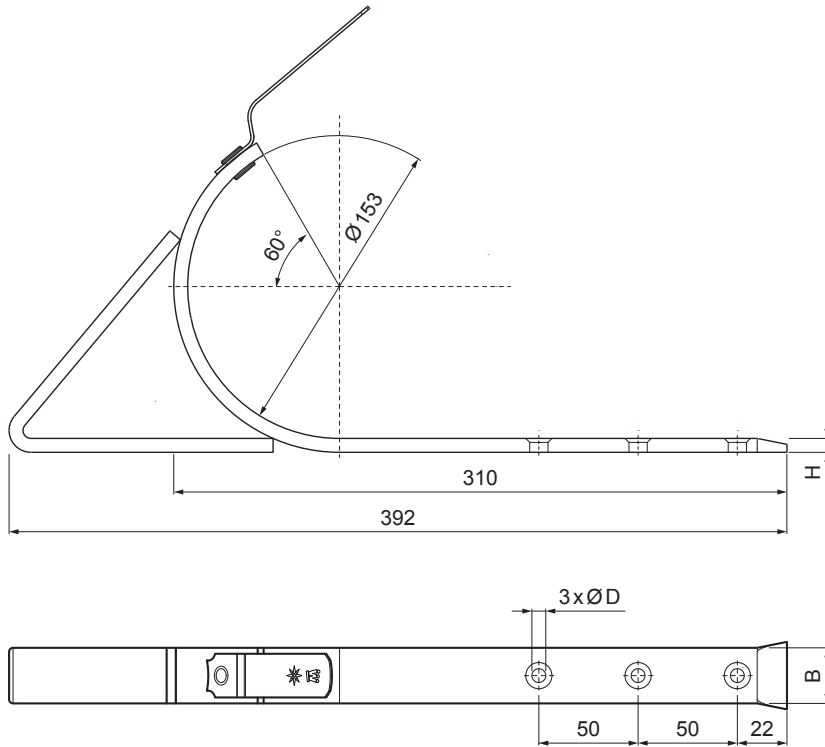

TECHNICAL SHEET

ON-ROOF GUTTER HOOK WITH SUPPORT

W-WHSG

IC Aluminium pre-painted – Intense black – RAL 9005

INDEX	CHANGE	DATE	SIGNATURE	KJG QUALITY®	Scan code for 3D model	
MATERIAL BRAND			W.C.	WEIGHT kg	SCALE	
SIZE, SEMI-FINISHED PRODUCTS				STN STANDARD	SORTING NUMBER	
AUXILIARY EQUIPMENT				NOTE	POSITION NUMBER	
ELABORATED BY Ing. Kluska M.				OLD DRAWING	DRAWING NUMBER	
TESTED BY			TECHNOLOGIST			
NAME			On-roof gutter hook with support		Number of sheets	W-WHSG Sheet

Created: 05.06.2026 07:42:03

Technical changes reserved

Dimensions [mm]		
Nominal size	B x H	Ø D
4	28 x 7	7