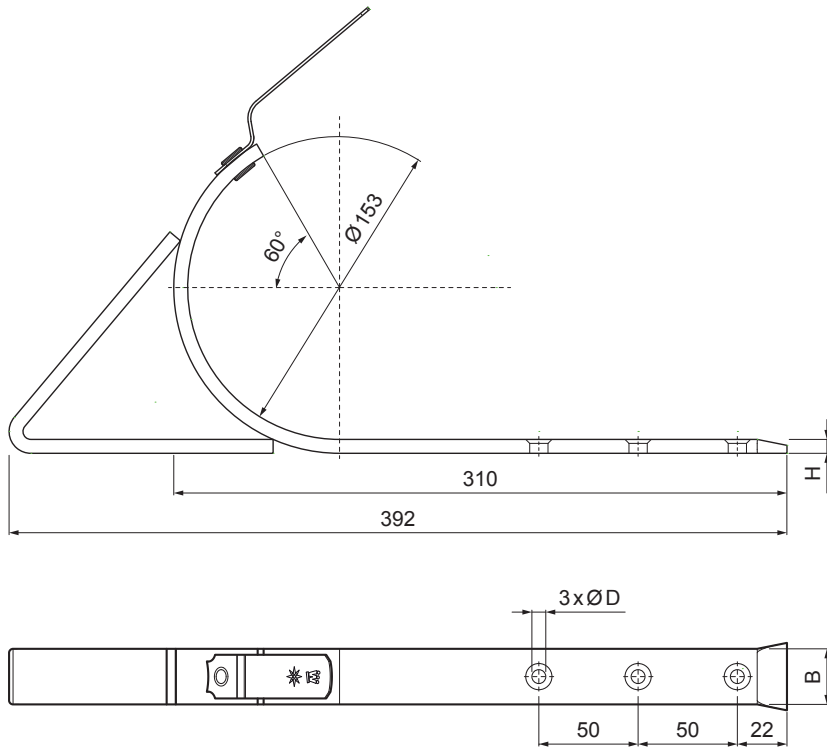

TECHNICAL SHEET

ON-ROOF GUTTER HOOK WITH SUPPORT

W-WHSG

OC Aluminium pre-painted – Steel red – RAL 3009

INDEX	CHANGE	DATE	SIGNATURE	KJG QUALITY®	Scan code for 3D model	
MATERIAL BRAND			W.C.	WEIGHT kg	SCALE	
SIZE, SEMI-FINISHED PRODUCTS				STN STANDARD	SORTING NUMBER	
AUXILIARY EQUIPMENT				NOTE	POSITION NUMBER	
ELABORATED BY Ing. Kluska M.						
TESTED BY						
TECHNOLOGIST		TECHNOLOGIST		OLD DRAWING	DRAWING NUMBER	
NAME			On-roof gutter hook with support		Number of sheets	W-WHSG Sheet

Created: 07.06.2026 08:40:55

Technical changes reserved

Dimensions [mm]		
Nominal size	B x H	Ø D
4	28 x 7	7