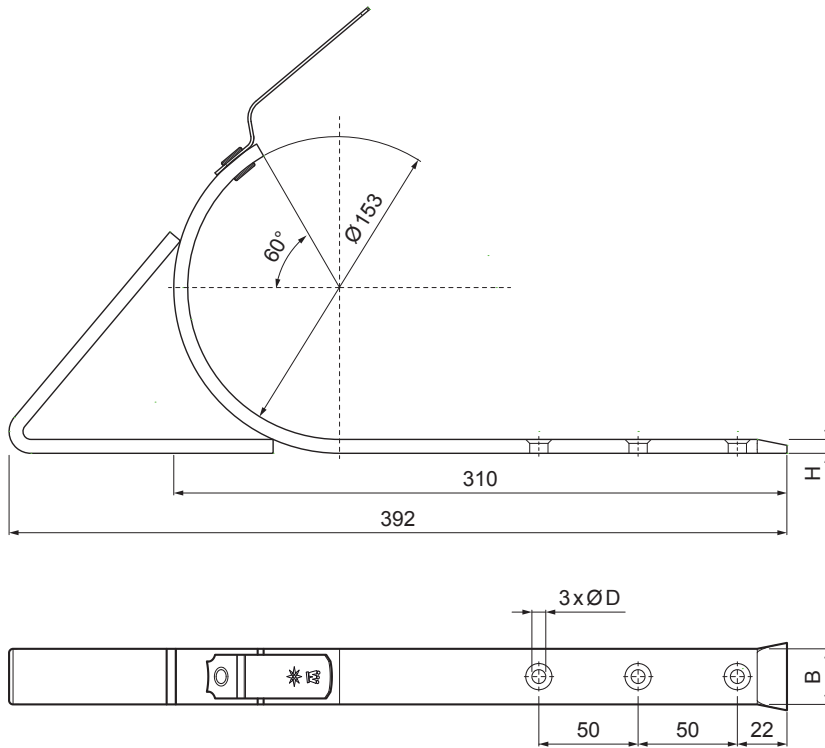

TECHNICAL SHEET

ON-ROOF GUTTER HOOK WITH SUPPORT

W-WHSG

B Aluminium pre-painted – Pure white – RAL 9010

INDEX	CHANGE	DATE	SIGNATURE	KJG QUALITY®	Scan code for 3D model	
MATERIAL BRAND			W.C.	WEIGHT kg	SCALE	
SIZE, SEMI-FINISHED PRODUCTS				STN STANDARD	SORTING NUMBER	
AUXILIARY EQUIPMENT				NOTE	POSITION NUMBER	
ELABORATED BY Ing. Kluska M.				OLD DRAWING	DRAWING NUMBER	
TESTED BY			TECHNOLOGIST			
NAME			On-roof gutter hook with support		Number of sheets	W-WHSG Sheet

Created: 06.06.2026 00:29:26

Technical changes reserved

Dimensions [mm]		
Nominal size	B x H	Ø D
4	28 x 7	7