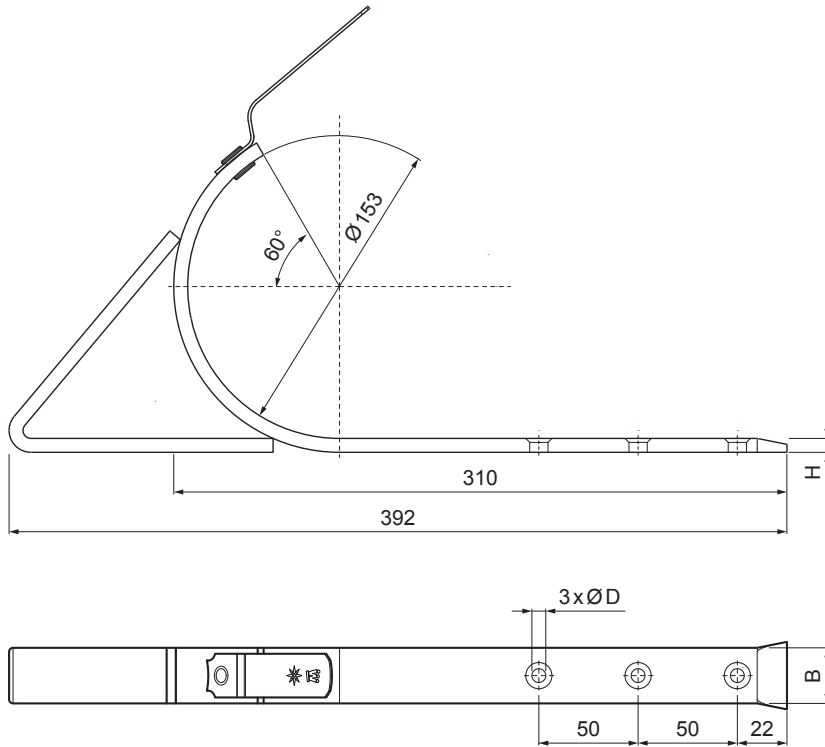

TECHNICAL SHEET

ON-ROOF GUTTER HOOK WITH SUPPORT

W-WHSG

MZ Aluminium pre-painted – Moss green – RAL 6005

INDEX	CHANGE	DATE	SIGNATURE	KJG QUALITY®	Scan code for 3D model	
MATERIAL BRAND			W.C.	WEIGHT kg	SCALE	
SIZE, SEMI-FINISHED PRODUCTS						
AUXILIARY EQUIPMENT				STN STANDARD	SORTING NUMBER	
ELABORATED BY Ing. Kluska M.				NOTE	POSITION NUMBER	
TESTED BY						
TECHNOLOGIST		TECHNOLOGIST		OLD DRAWING	DRAWING NUMBER	
NAME			On-roof gutter hook with support		Number of sheets	W-WHSG Sheet

Created: 07.06.2026 01:56:56

Technical changes reserved

Dimensions [mm]		
Nominal size	B x H	Ø D
4	28 x 7	7