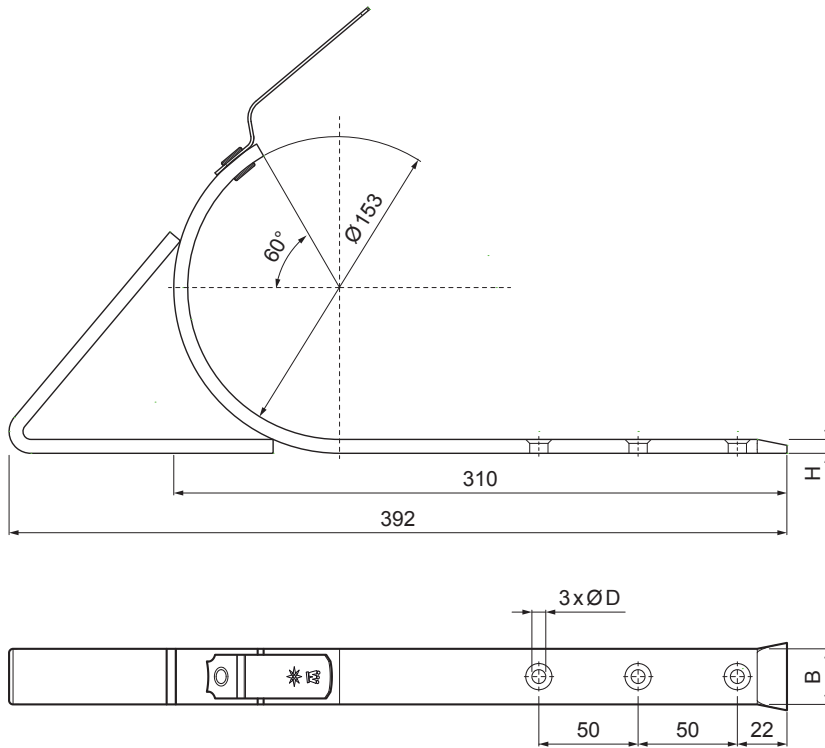

TECHNICAL SHEET

ON-ROOF GUTTER HOOK WITH SUPPORT

W-WHSG

ZS Aluminium pre-painted – Zinc grey – RAL extra

| | | | | | | |
|------------------------------|--------|--------------|----------------------------------|------------------------|------------------------|--------------|
| INDEX | CHANGE | DATE | SIGNATURE | KJG QUALITY® | Scan code for 3D model | |
| | | | | | | |
| MATERIAL BRAND | | | W.C. | WEIGHT kg | SCALE | |
| SIZE, SEMI-FINISHED PRODUCTS | | | | | | |
| AUXILIARY EQUIPMENT | | | | STN STANDARD | SORTING NUMBER | |
| ELABORATED BY Ing. Kluska M. | | | | NOTE | POSITION NUMBER | |
| TESTED BY | | | | | | |
| TECHNOLOGIST | | TECHNOLOGIST | | OLD DRAWING | DRAWING NUMBER | |
| NAME | | | On-roof gutter hook with support | | Number of sheets | W-WHSG Sheet |

Created: 07.06.2026 09:54:37

Technical changes reserved

| Dimensions [mm] | | |
|-----------------|--------|-----|
| Nominal size | B x H | Ø D |
| 4 | 28 x 7 | 7 |