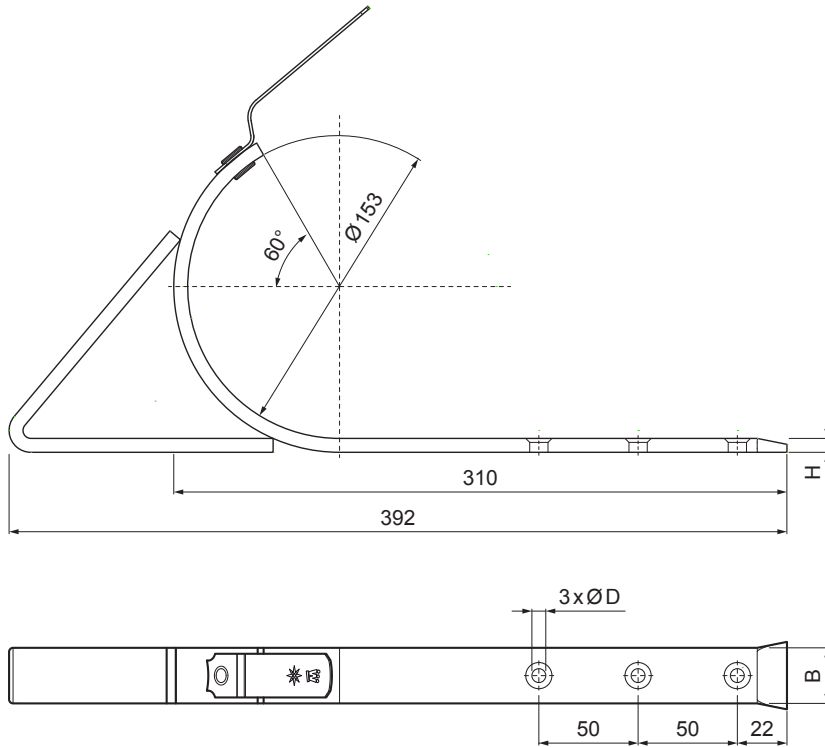

TECHNICAL SHEET

ON-ROOF GUTTER HOOK WITH SUPPORT

W-WHSG

W Aluminium – Natur

INDEX	CHANGE	DATE	SIGNATURE	KJG QUALITY®	Scan code for 3D model 
MATERIAL BRAND			W.C.	WEIGHT kg	SCALE
SIZE, SEMI-FINISHED PRODUCTS					
AUXILIARY EQUIPMENT				STN STANDARD	SORTING NUMBER
ELABORATED BY Ing. Kluska M.				NOTE	POSITION NUMBER
TESTED BY					
TECHNOLOGIST		TECHNOLOGIST		OLD DRAWING	DRAWING NUMBER
NAME			On-roof gutter hook with support		
			Number of sheets	W-WHSG	Sheet 

Created: 05.06.2026 10:29:56

Technical changes reserved

Dimensions [mm]		
Nominal size	B x H	Ø D
4	28 x 7	7