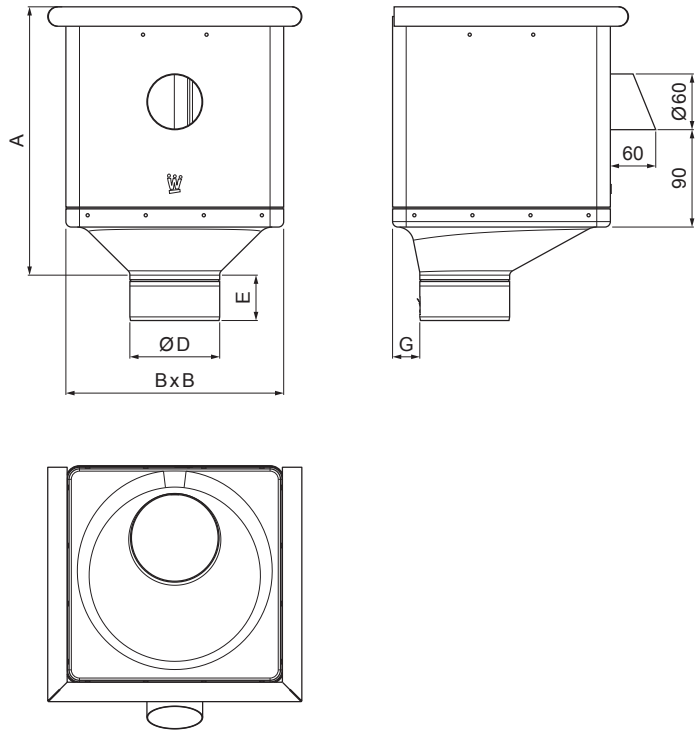

TECHNICAL SHEET

HOPPER CUBIC ECCENTRIC WITH OVERFLOW PIPE W-WKLZ KXV

SS Aluminium pre-painted – Mouse grey – RAL 7005

Dimensions [mm]					
Nominal size	A	B	D	E	G
80	283	240	79	44	30
100	283	240	99	50	30
120	283	240	119	60	30

INDEX	CHANGE	DATE	SIGNATURE	KJG QUALITY®	Scan code for 3D model
MATERIAL BRAND			W.C.	WEIGHT kg	SCALE
SIZE, SEMI-FINISHED PRODUCTS				STN STANDARD	SORTING NUMBER
AUXILIARY EQUIPMENT				NOTE	POSITION NUMBER
ELABORATED BY Ing. Kluska M.					
TESTED BY					
TECHNOLOGIST		TECHNOLOGIST		OLD DRAWING	DRAWING NUMBER
NAME Hopper CUBIC ECCENTRIC with overflow pipe				Number of sheets	W-WKLZ KXV Sheet