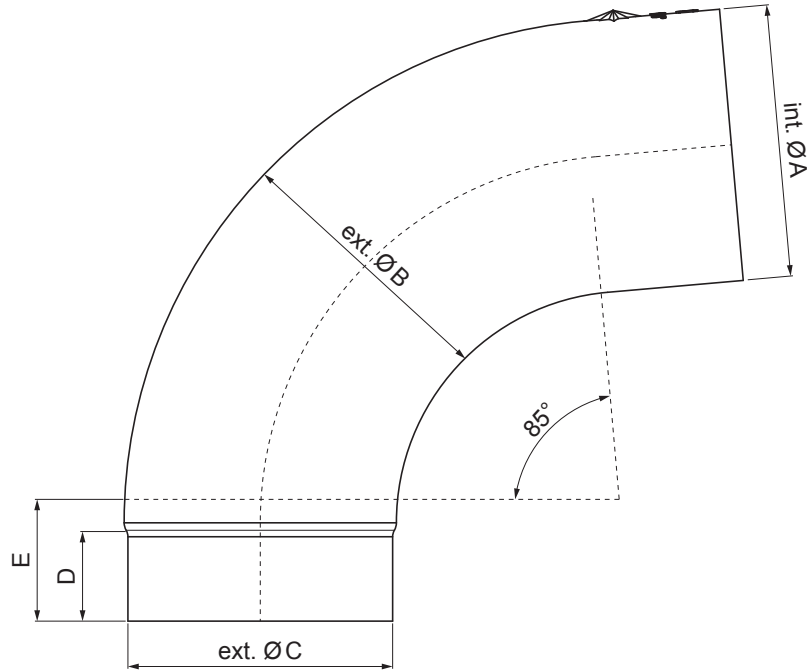

TECHNICAL SHEET

ELBOW RADIUS 85°

W-WKR

ZH Aluminium pre-painted – Brown grey – RAL 7013

Dimensions [mm]					
Nominal size	$\varnothing A$	$\varnothing B$	$\varnothing C$	D	E
80	80,4	79,0	76,9	28	40
100	100,4	99,0	96,8	35	50
120	120,3	119,0	116,7	42	60

INDEX	CHANGE	DATE	SIGNATURE	KJG QUALITY®	Scan code for 3D model	
MATERIAL BRAND			W.C.	WEIGHT kg	SCALE	
SIZE, SEMI-FINISHED PRODUCTS				STN STANDARD	SORTING NUMBER	
AUXILIARY EQUIPMENT				NOTE	POSITION NUMBER	
ELABORATED BY Ing. Kluska M.						
TESTED BY						
TECHNOLOGIST		TECHNOLOGIST		OLD DRAWING	DRAWING NUMBER	
NAME			Elbow radius 85°		Number of sheets	W-WKR Sheet