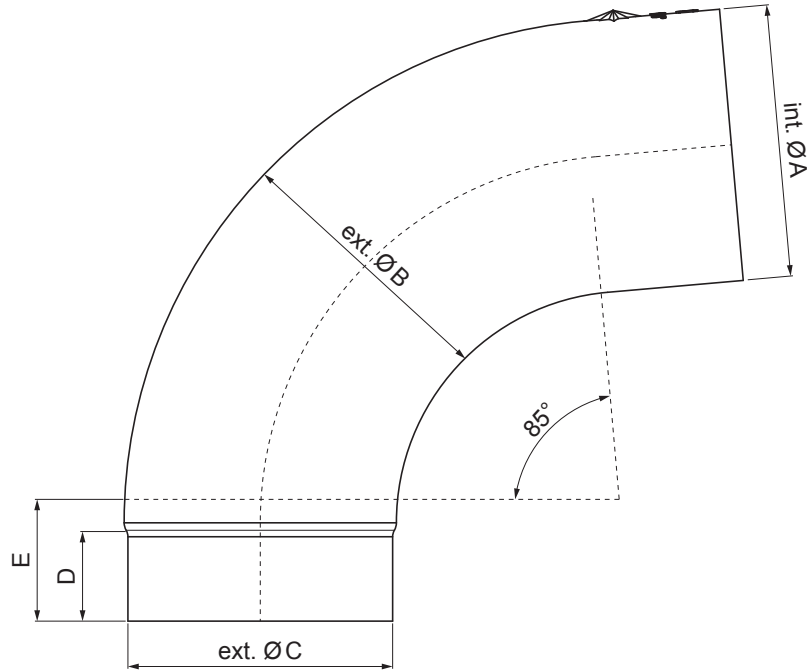

TECHNICAL SHEET

ELBOW RADIUS 85°

W-WKR

MZ Aluminium pre-painted – Moss green – RAL 6005

Dimensions [mm]					
Nominal size	$\varnothing A$	$\varnothing B$	$\varnothing C$	D	E
80	80,4	79,0	76,9	28	40
100	100,4	99,0	96,8	35	50
120	120,3	119,0	116,7	42	60

INDEX	CHANGE	DATE	SIGNATURE	KJG QUALITY®	Scan code for 3D model	
MATERIAL BRAND			W.C.	WEIGHT kg	SCALE	
SIZE, SEMI-FINISHED PRODUCTS				STN STANDARD	SORTING NUMBER	
AUXILIARY EQUIPMENT				NOTE	POSITION NUMBER	
ELABORATED BY Ing. Kluska M.						
TESTED BY						
TECHNOLOGIST		TECHNOLOGIST		OLD DRAWING	DRAWING NUMBER	
NAME			Elbow radius 85°		Number of sheets	W-WKR Sheet