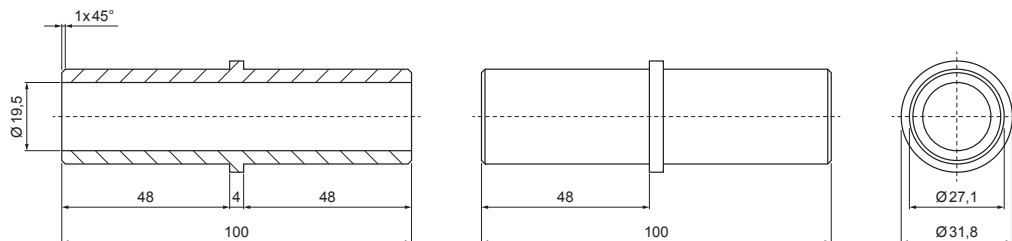

TECHNICKÝ LIST

PVC UNIVERZÁLNA SPOJKA RÚRY ZACHYTÁVAČA SNEHU

ZS-WZSF-SR PVC