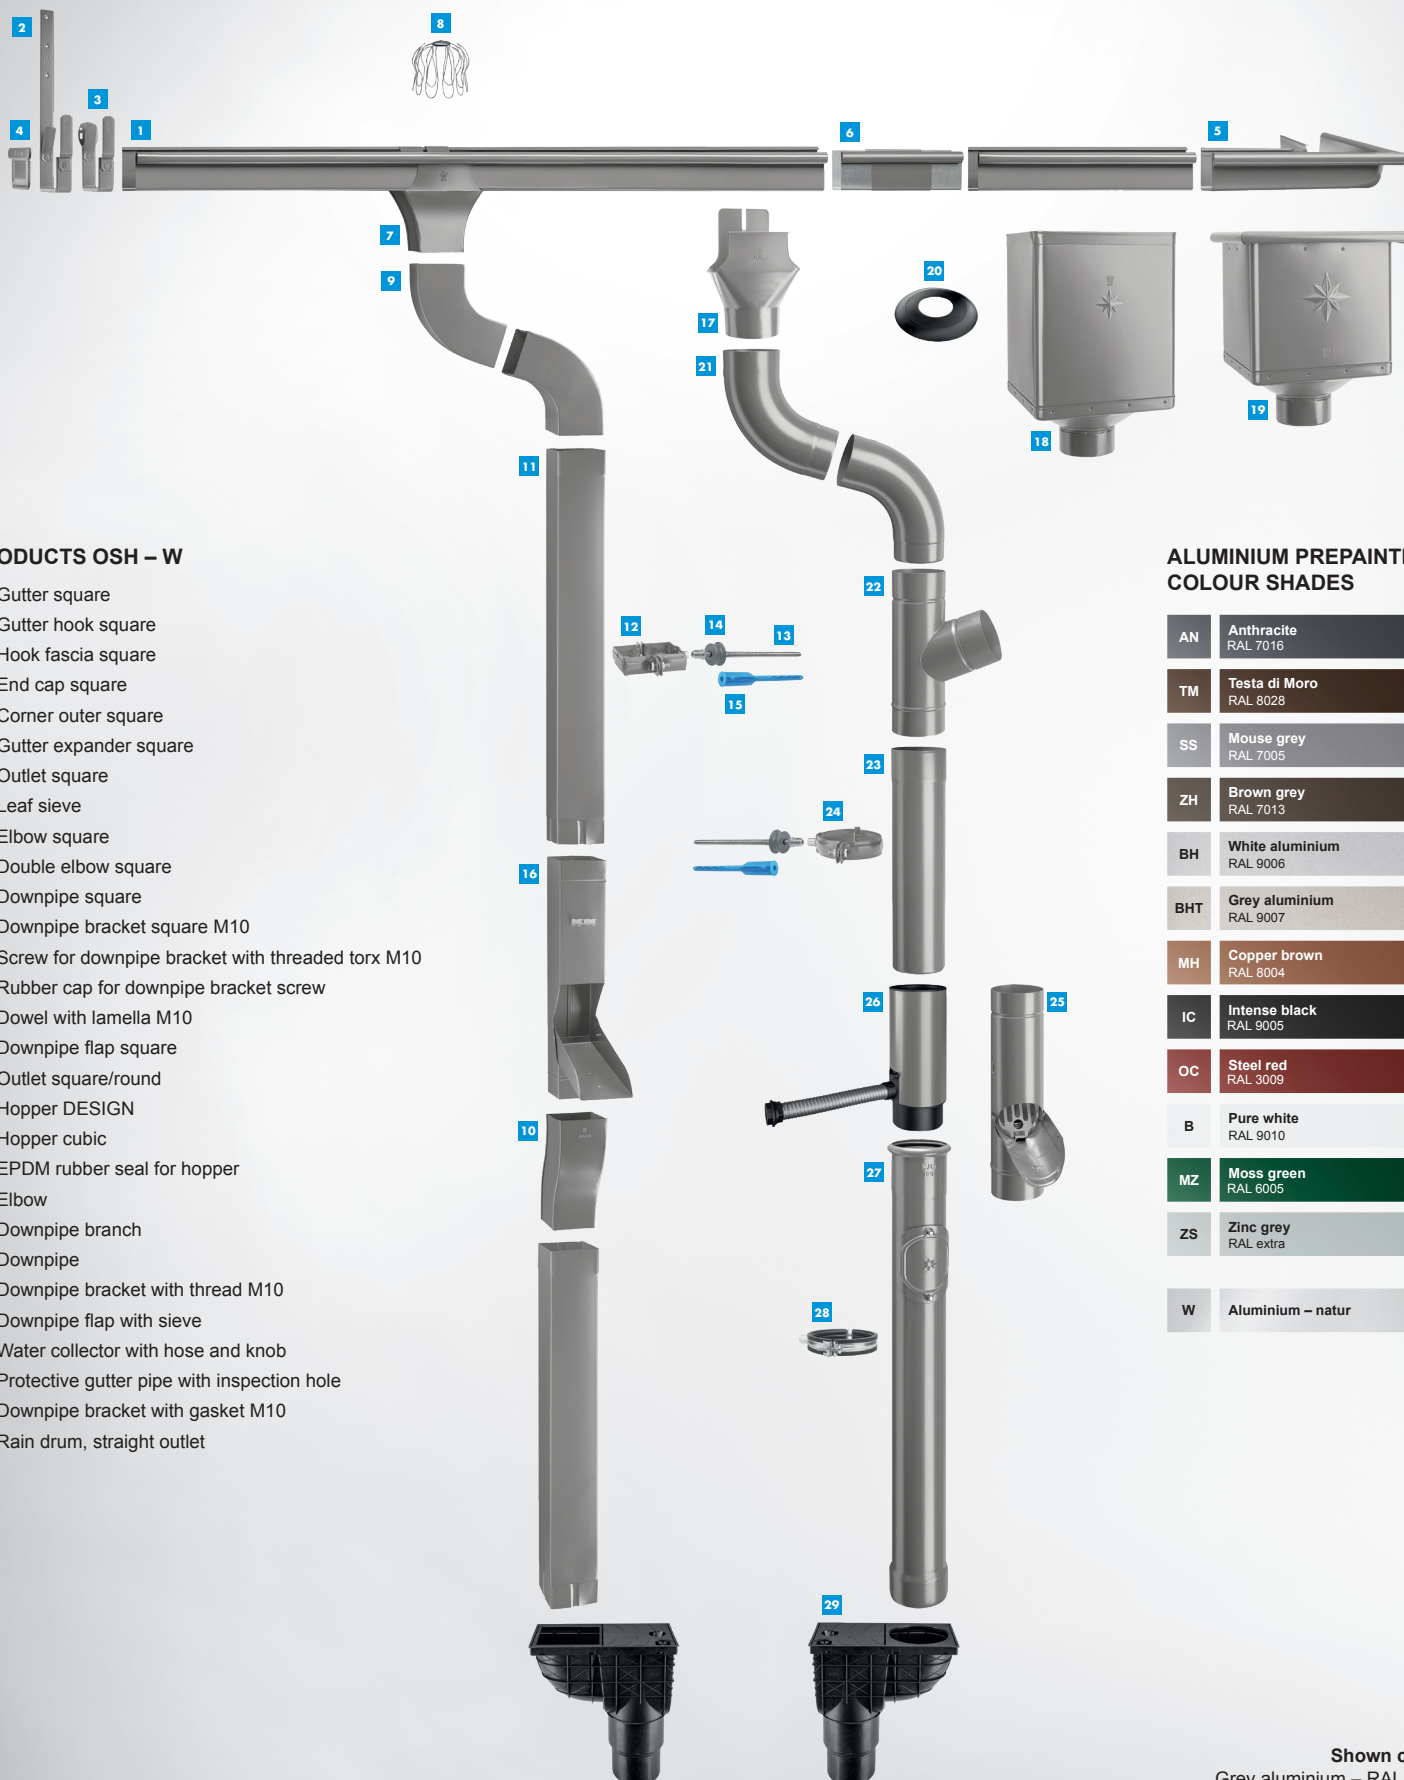

# SQUARE GUTTER SYSTEM ALUMINIUM PREPAINTED – POLYESTER

## PRODUCTS OSH – W

- 1 Gutter square
- 2 Gutter hook square
- 3 Hook fascia square
- 4 End cap square
- 5 Corner outer square
- 6 Gutter expander square
- 7 Outlet square
- 8 Leaf sieve
- 9 Elbow square
- 10 Double elbow square
- 11 Downpipe square
- 12 Downpipe bracket square M10
- 13 Screw for downpipe bracket with threaded torx M10
- 14 Rubber cap for downpipe bracket screw
- 15 Dowel with lamella M10
- 16 Downpipe flap square
- 17 Outlet square/round
- 18 Hopper DESIGN
- 19 Hopper cubic
- 20 EPDM rubber seal for hopper
- 21 Elbow
- 22 Downpipe branch
- 23 Downpipe
- 24 Downpipe bracket with thread M10
- 25 Downpipe flap with sieve
- 26 Water collector with hose and knob
- 27 Protective gutter pipe with inspection hole
- 28 Downpipe bracket with gasket M10
- 29 Rain drum, straight outlet

## ALUMINIUM PREPAINTED COLOUR SHADES

AN	Anthracite RAL 7016	01
TM	Testa di Moro RAL 8028	02
SS	Mouse grey RAL 7005	03
ZH	Brown grey RAL 7013	04
BH	White aluminium RAL 9006	05
BHT	Grey aluminium RAL 9007	06
MH	Copper brown RAL 8004	07
IC	Intense black RAL 9005	08
OC	Steel red RAL 3009	09
B	Pure white RAL 9010	10
MZ	Moss green RAL 6005	11
ZS	Zinc grey RAL extra	12
W	Aluminium – natur	15

Shown color:  
Grey aluminium – RAL 9007